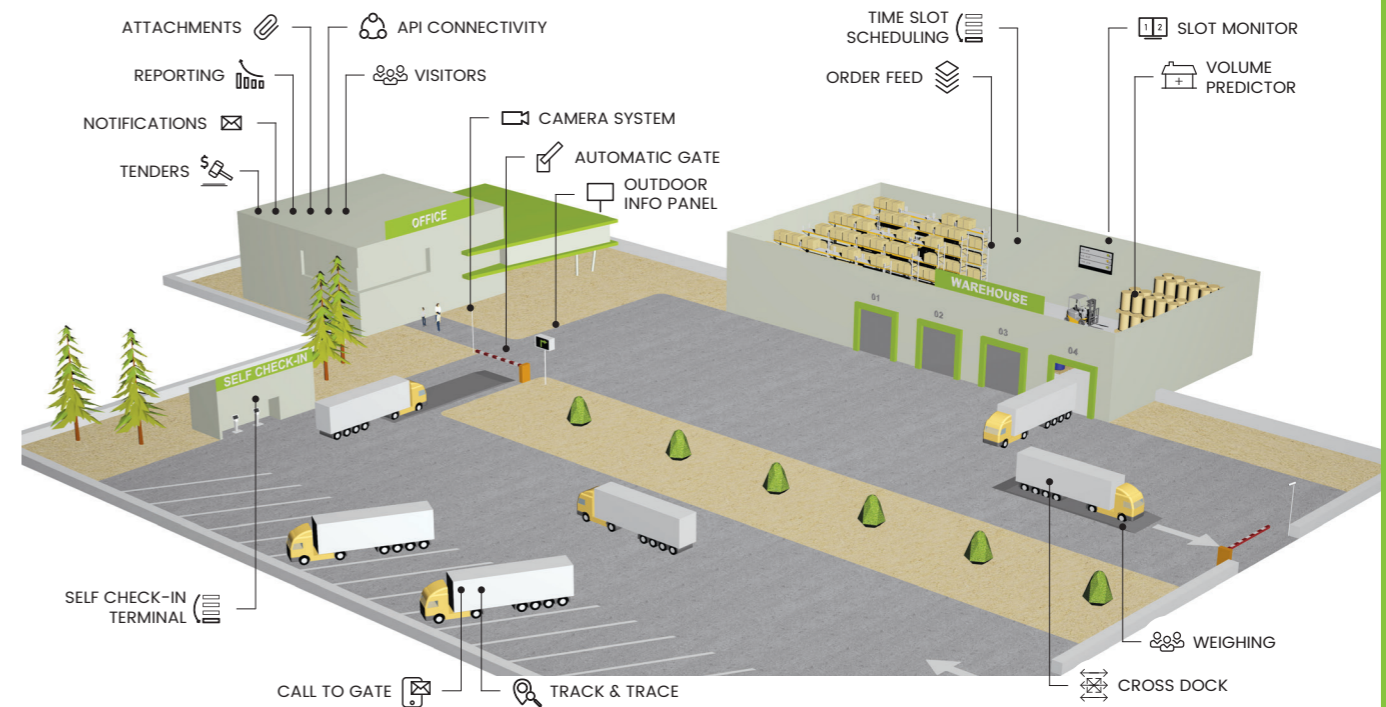

Architect of your logistics

Time Slot & Yard Management Solution

www.timeslotcontrol.com

Gain control of all links in the supply chain
 Increase efficiency in handling on reception and shipping
 Save time and costs

INFORMATION PROCESSING MODEL

ABOUT THE APP

- An interactive online platform that facilitates the communication of all links in the supply chain
- Minimizes administration, automates routine activities and is available 24/7 from anywhere
- Maximizes the flow of goods with minimal costs and efficiently utilizes transport capacity
- Ensures direct control over transportation capacity
- Helps plan, measure, and evaluate human resource performance on reception and shipping

BASIC PARAMETERS

- The cloud application minimizes acquisition costs
- Rapid deployment in business processes will help save costs from the day one
- Intuitive controls ensure user satisfaction
- Use the standard application or a solution optimized to suit your needs
- Advanced reporting in the form of .xls files, graphs in the application, or connection to Power BI ensures maximum information and evaluation in real time
- API connectivity enables two-way communication between Time Slot Control and the customer's internal system

BENEFITS OF TIME SLOT CONTROL

- Efficient transport capacity movement
- Optimal use of handling equipment
- Effective deployment of human resources
- On-site traffic automation
- Lean methodology support
- Reduced operating costs
- Digitized planning
- Eliminates bottlenecks