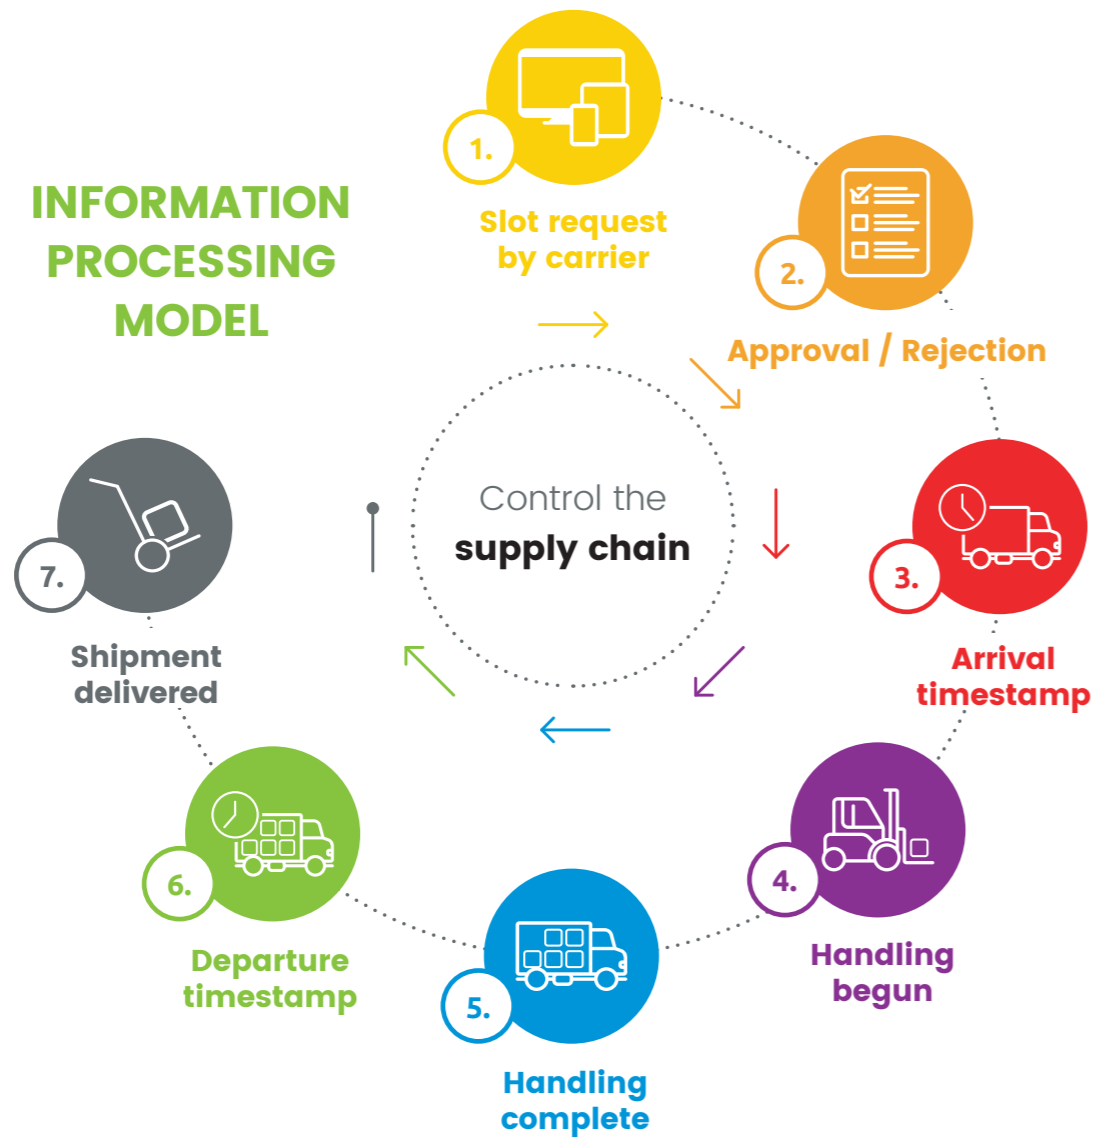

Architect of your logistics

Time Slot & Yard Management Solution

www.timeslotcontrol.com

Gain control of all links in the supply chain
 Increase efficiency in handling on reception and shipping
 Save time and costs

INFORMATION PROCESSING MODEL

ABOUT THE APP

- An interactive online platform that facilitates the communication of all links in the supply chain
- Minimizes administration, automates routine activities and is available 24/7 from anywhere
- Maximizes the flow of goods with minimal costs and efficiently utilizes transport capacity
- Ensures direct control over transportation capacity
- Helps plan, measure, and evaluate human resource performance on reception and shipping

BASIC PARAMETERS

- The cloud application minimizes acquisition costs
- Rapid deployment in business processes will help save costs from the day one
- Intuitive controls ensure user satisfaction
- Use the standard application or a solution optimized to suit your needs
- Advanced reporting in the form of .xls files, graphs in the application, or connection to Power BI ensures maximum information and evaluation in real time
- API connectivity enables two-way communication between Time Slot Control and the customer's internal system

BENEFITS OF TIME SLOT CONTROL

- Efficient transport capacity movement
- Optimal use of handling equipment
- Effective deployment of human resources
- On-site traffic automation
- Lean methodology support
- Reduced operating costs
- Digitized planning
- Eliminates bottlenecks